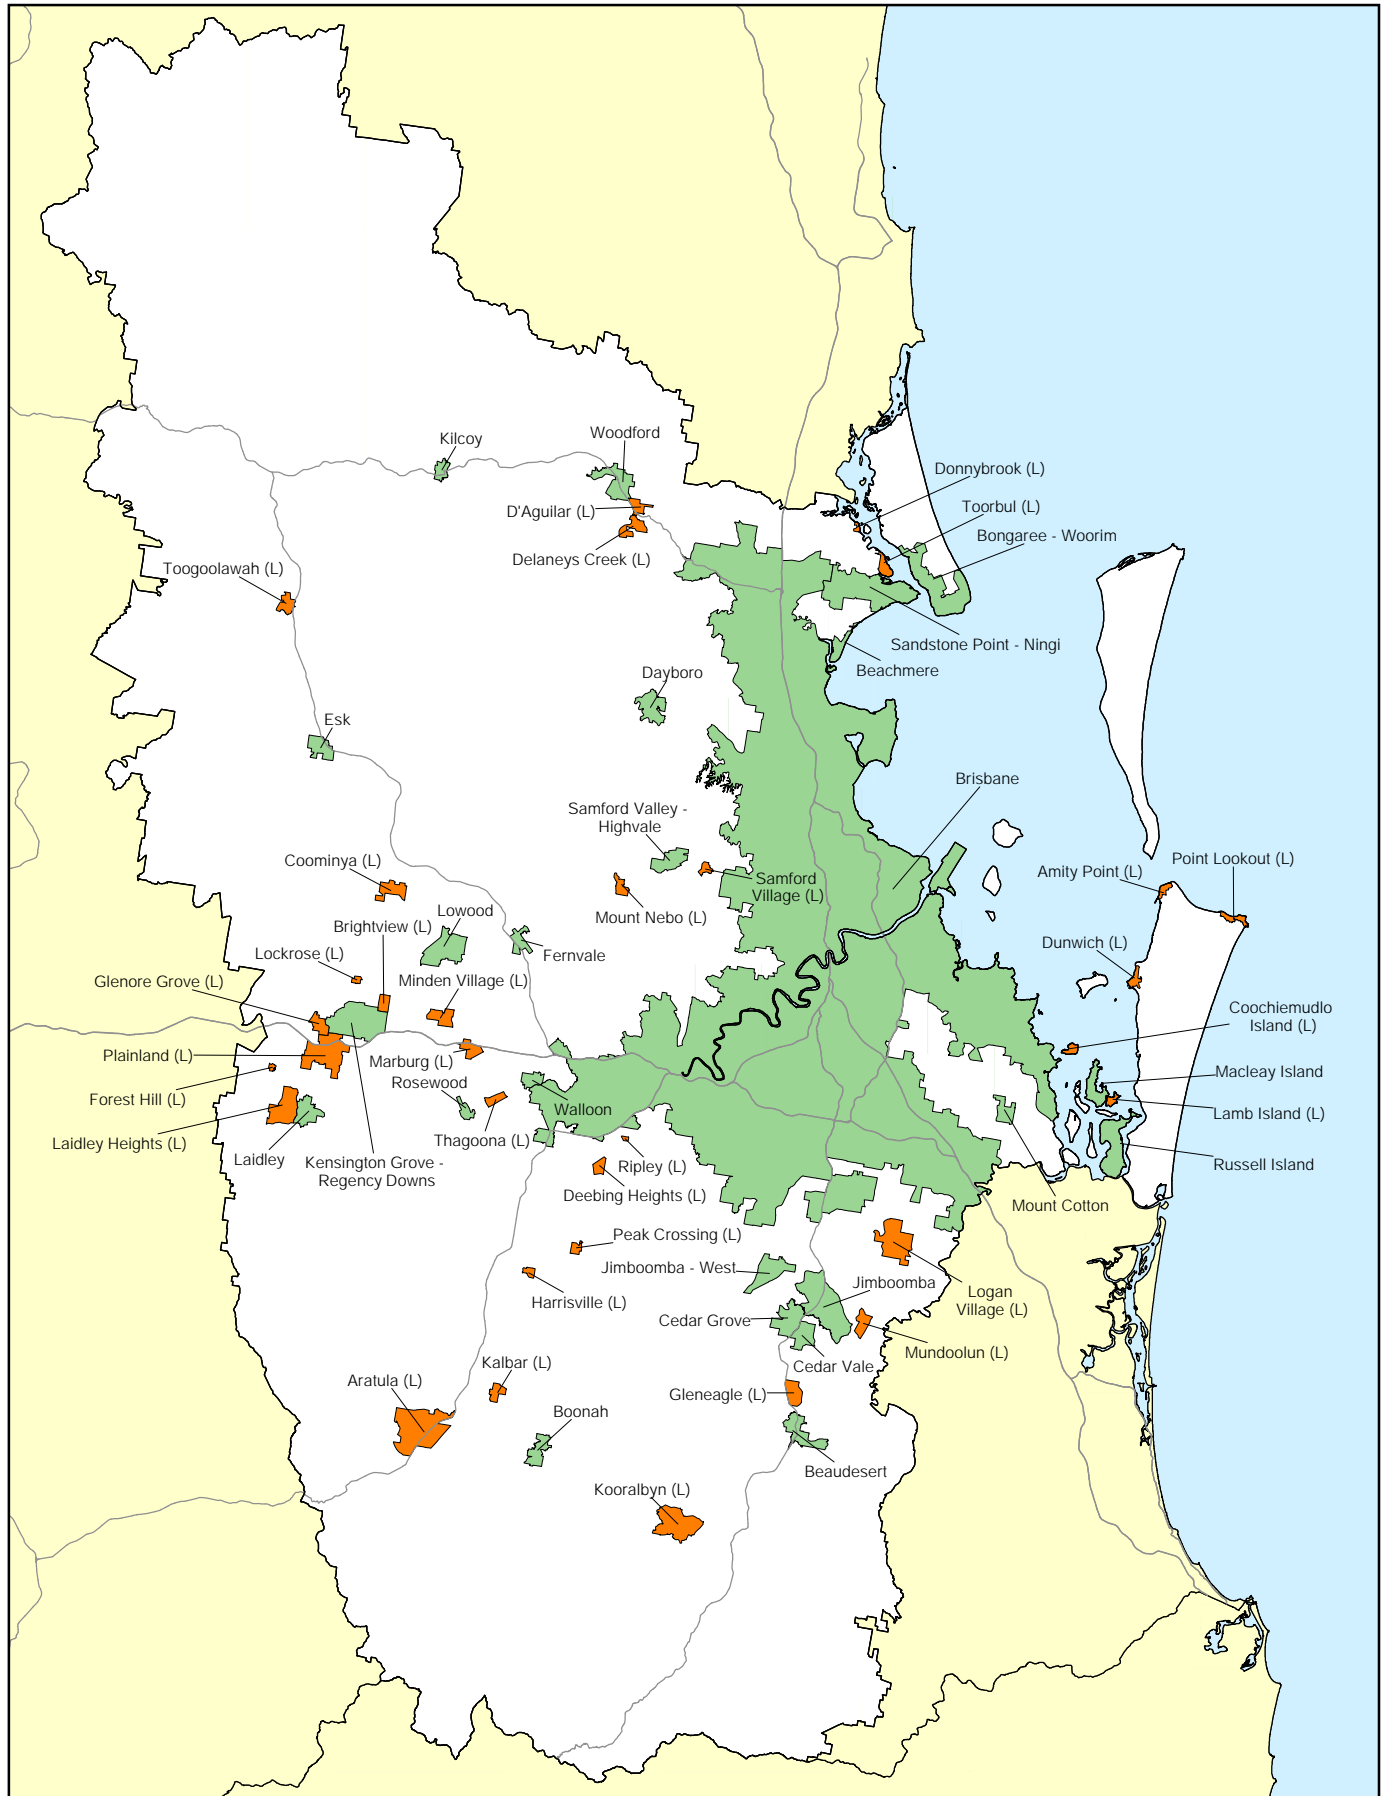

Urban Centres and Localities (UCL) 2011

by Greater Capital City Statistical Area, 3GBRI Greater Brisbane, Queensland

Urban Centres

Localities

Main Roads

0 40

Kilometres

Urban Centres

Localities

Main Roads

Urban Centres

Localities

Main Roads

0 100

Kilometres

Urban Centres
Localities
Main Roads