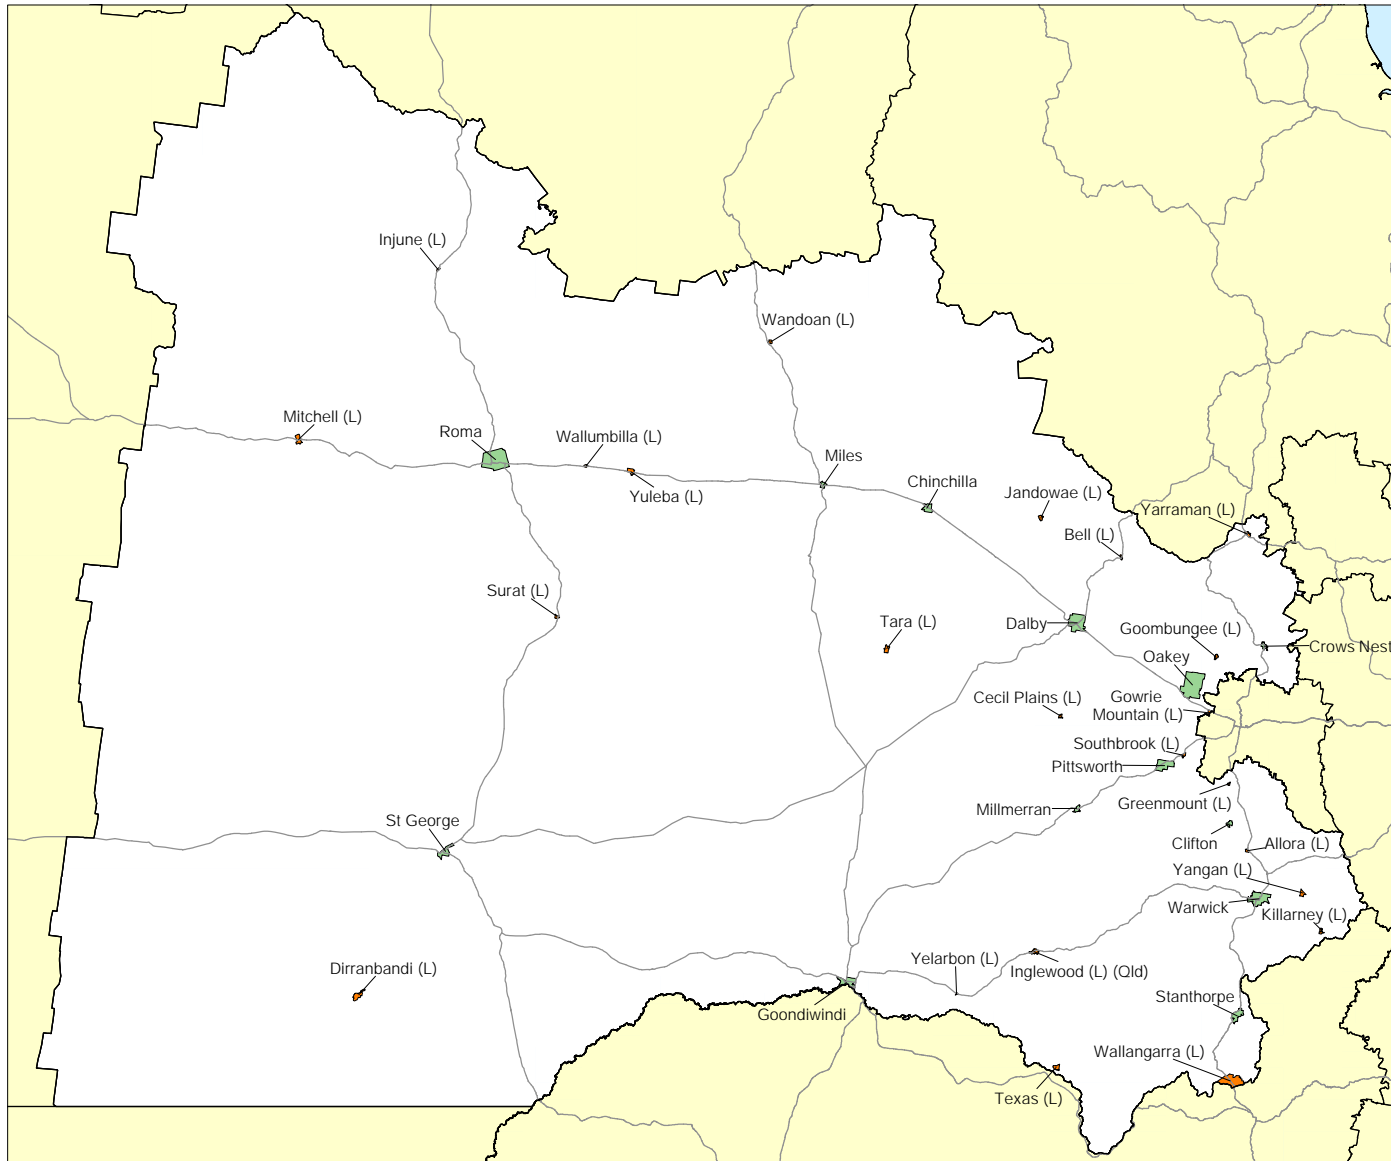

Urban Centres and Localities (UCL) 2011

by Greater Capital City Statistical Area, 3GBRI Greater Brisbane, Queensland

Urban Centres

Localities

Main Roads

0 40

Kilometres

Urban Centres

Localities

Main Roads

Urban Centres

Localities

Main Roads

0 100

Kilometres

Urban Centres
Localities
Main Roads